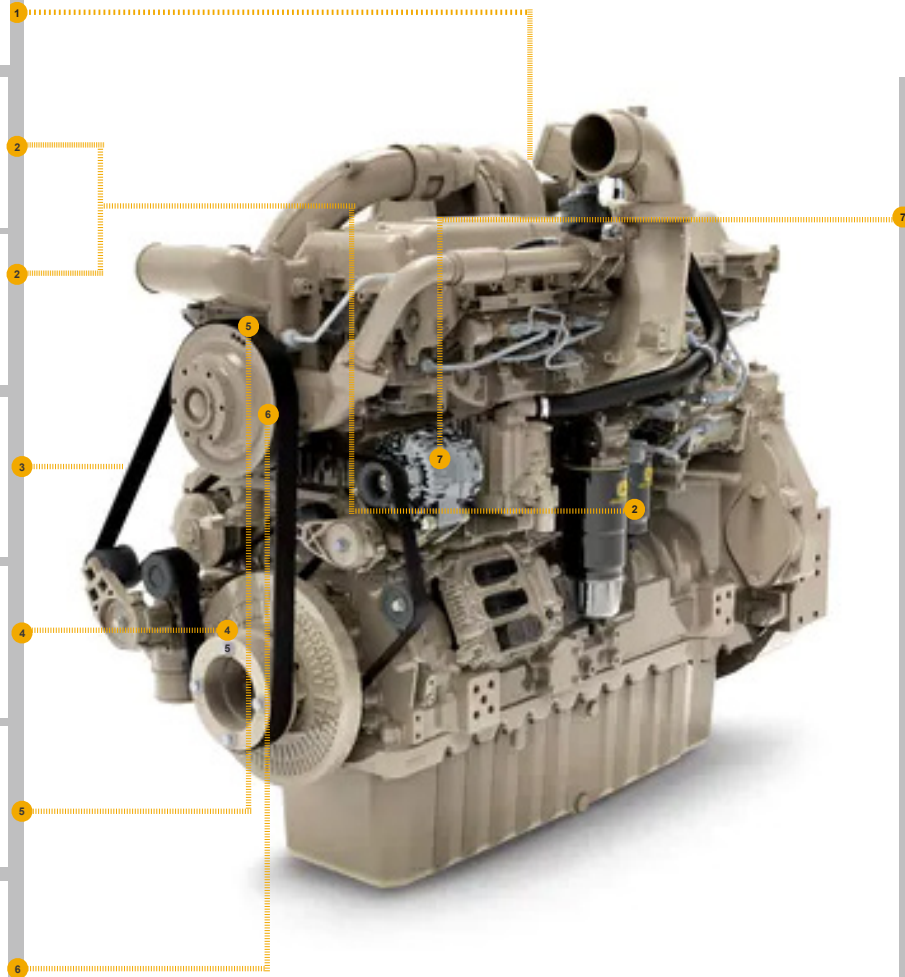

## 6136CI440 PowerTech 13.6L Industrial OEM Engine (Stage V)

**STARTER**  
[DZ121183](#) (12 V) (3003)  
[DZ114758](#) (12 V) (3004)

**FUEL FILTER**  
[DZ105040](#) (3501,3503)  
 Replace 500hrs of operation or every 12 months.

**FUEL FILTER**  
[DZ124786](#) (3501,3503)  
 Replace 500hrs of operation or every 12 months.

**OIL FILTER**  
[RE572785](#) (5901,5902)  
 Replace 500hrs of operation or every 12 months.

**CRANKSHAFT PULLEY & DAMPER**  
[DZ106557](#) (OD = 189 mm) (1301)  
[DZ117460](#) (OD = 422 mm) (6801)

**FAN BELT**  
[DZ119003](#) (LGTH = 2165 mm) (2401)  
[HXE145838](#) (LGTH = 2590 mm) (2403)  
[DZ116837](#) (LGTH = 2555 mm) (2404)

**FAN PULLEY**  
[DZ111248](#) (2301) (2304)  
[DZ111246](#) (2302) (2305)  
[DZ111247](#) (2303) (2306)