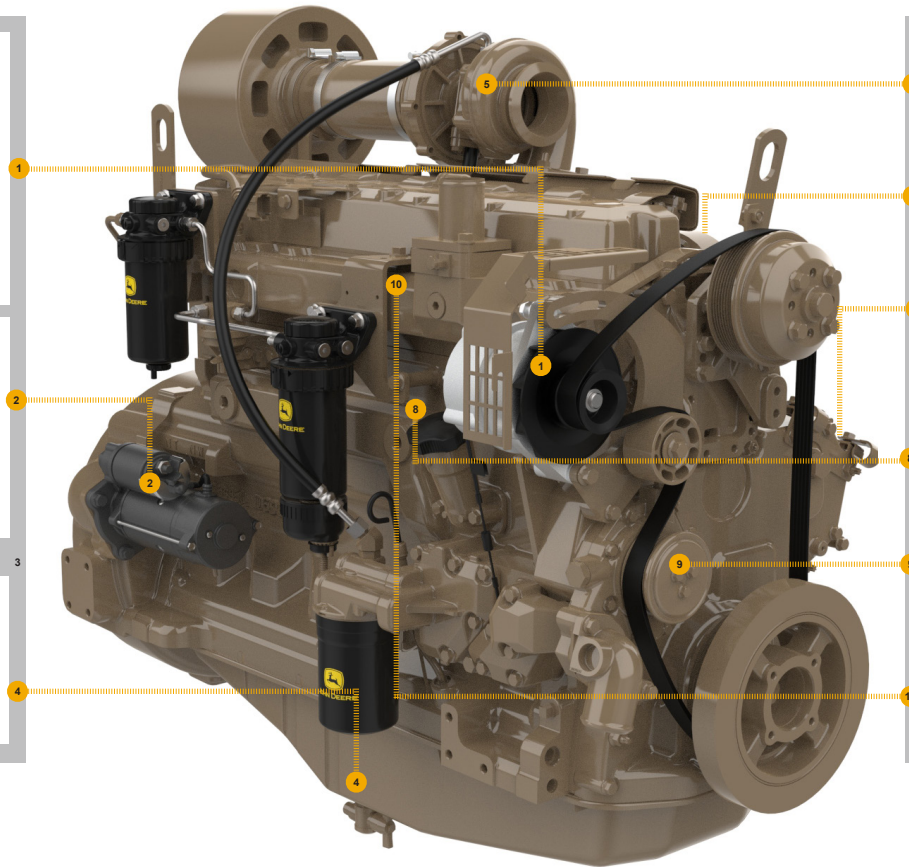

REPLACEMENT PARTS GUIDE

Power Units for Genset 6068HFU82 Stage III A Engine

FUEL FILTER

[RE522878](#) (35ED)
[AT526918](#) (35ED)
[RE541922](#) (8171)

500 hrs of operation or every 12 months.

STARTER MOTOR

[DZ129200](#) (12V; 2.5KW) (3005)
[DZ110083](#) (24V; 4KW) (3067)
[RE523502](#) (12V) (3084)
[RE546868](#) (12V; 3.2KW) (30BA)
[RE552251](#) (24V; 3.5KW) (30CA)

OIL FILTER

[RE504836](#) (8843)

500 hrs of operation or every 12 months.

STARTER

[SE502632](#) (REMAN FOR [RE523502](#))
(12V) (3084)
[SE501401](#) (REMAN FOR [SE501401](#))
(12V, 2.5KW) (3005)

OIL PUMP

[SE501814](#) (REMAN FOR [DZ100057](#)) (5001)

TURBO CHARGER

[SE502192](#) (REMAN FOR [RE550941](#)) (65RN)
[SE502443](#) (REMAN FOR [RE550942](#)) (65ZJ)

CONTROLLER

[SE502802](#) (REMAN FOR [RE526588](#))
(16AX) (16A6)

FUEL INJECTION PUMP

[SE501915](#) (REMAN FOR [RE507959](#))
(16AX) (16A6) (162L) (162K)

CONNECTING ROD

[SE501094](#) (REMAN FOR [RE500608](#))
(4846) (4855)