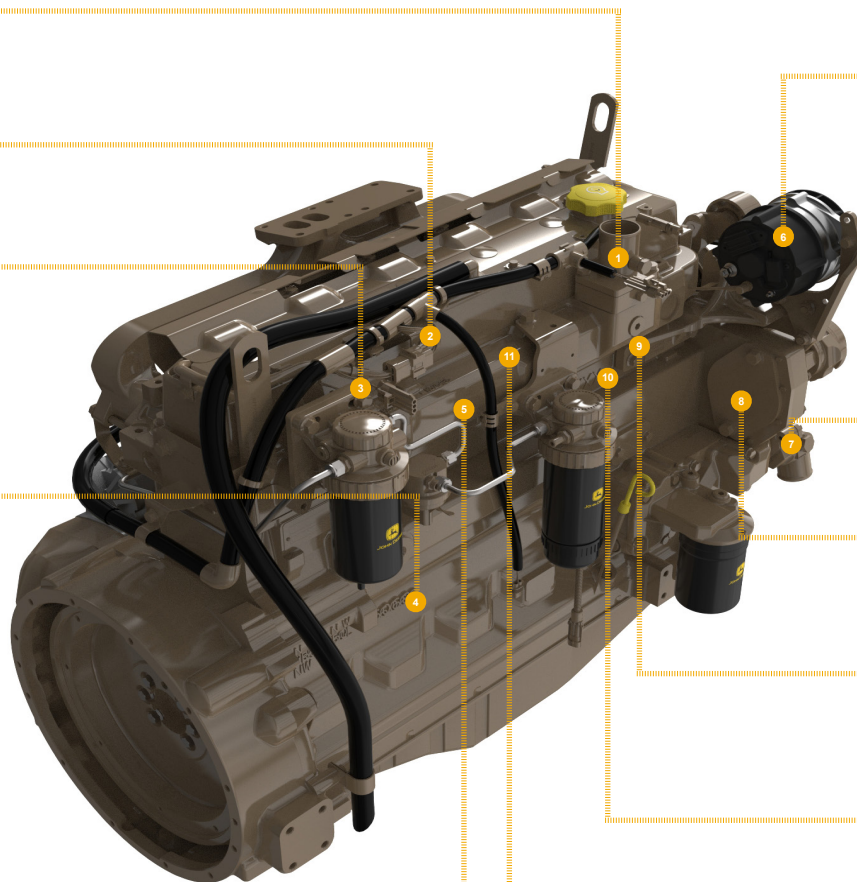

REMAN PARTS GUIDE

6068HF285 PowerTech OEM (6068 Tier 3 Engine)

TURBO CHARGER

- [SE502192](#) (REMAN FOR [RE550941](#)) (65RN, 65QM, 65QR, 65RF)
- [SE502443](#) (REMAN FOR [RE550942](#)) (65QC, 65QL, 65QN, 65RM, 65UV)

CONNECTING ROD

- [SE501094](#) (REMAN FOR [RE500608](#)) (4839)

CYLINDER HEAD

- [SE501805](#) (REMAN FOR [RE525456](#)) (5123)

STARTER

- [SE501406](#) (REMAN FOR [RE501150](#)) (24 V) (3041)
- [SE501866](#) (REMAN FOR [RE506103](#)) (24 V) (3057)
- [SE501853](#) (REMAN FOR [RE506105](#)) (12 V) (3056)
- [SE502632](#) (REMAN FOR [RE523502](#)) (12 V) (3084)
- [SE501405](#) (REMAN FOR [RE70474](#) OR [RE70960](#)) (3010)
- [SE501403](#) (REMAN FOR [RE70957](#)) (12 V) (3006)
- [SE501407](#) (REMAN FOR [RE70961](#)) (24V) (3001)

COMPLETE BLOCK ASSEMBLY

- [SE501791](#) (9901)

With Auxiliary Drive May not be as illustrated. Includes cylinder head with valves and rocker arm assembly, oil pump assembly, complete gasket kit with front and rear seals.

- [SE501790](#) (9901)

Without Auxiliary Drive May not be as illustrated. Includes cylinder head with valves and rocker arm assembly, oil pump assembly, complete gasket kit with front and rear seals.

ALTERNATOR

- [SE501342](#) (REMAN FOR [AH137883](#)) (BOSCH , 12 V, 95 A) (3140)
- [SE501343](#) (REMAN FOR [AH165975](#)) (12V, 120 A) (3141)
- [SE501838](#) (REMAN FOR [AT387574](#)) (24 V, 100 A) (3152)
- [SE501826](#) (REMAN FOR [AXE17691](#)) (12 V, 200 A) (3151)
- [SE501832](#) (REMAN FOR [AXE28087](#)) (12 V, 185 A) (3146)
- [SE502626](#) (REMAN FOR [RE533516](#)) (12 V, 75 A) (3138)
- [SE502627](#) (REMAN FOR [RE533653](#)) (ISKRA, 12 V, 95 A) (3140)
- [SE502628](#) (REMAN FOR [RE533654](#)) (12 V, 120 A) (3141)

WATER PUMP

- [SE501609](#) (REMAN FOR [RE546906](#)) (4433, 4434, 4446, 4447)

OIL PUMP

- [SE501814](#) (REMAN FOR [DZ100057](#)) (5001)

AC COMPRESSOR

- [SE503065](#) (REMAN FOR [AH169875](#)) (12 V) (7425)
- [SE503064](#) (REMAN FOR [AT172975](#)) (24 V) (7424)

CONTROLLER

- [SE502802](#) (REMAN FOR [RE526588](#)) (16A6, 16B4)

FUEL INJECTION NOZZLE

- [SE501925](#) (REMAN FOR [DZ100212](#)) (16A6)
- [SE501928](#) (REMAN FOR [DZ100211](#)) (16B4)

FUEL INJECTION PUMP

- [SE501915](#) (REMAN FOR [RE507959](#)) (16B3) (16A6)