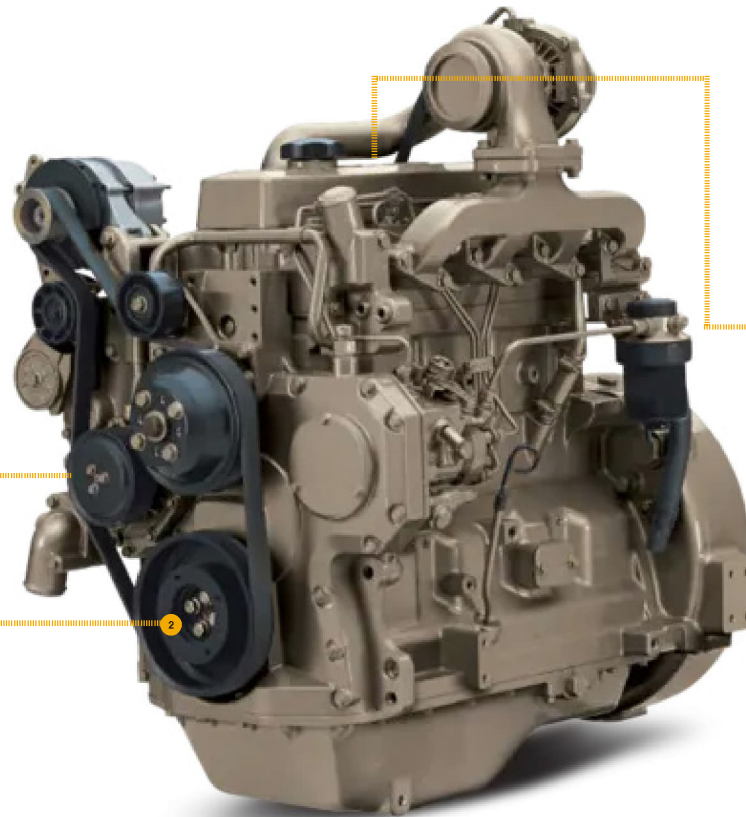

REPLACEMENT PART GUIDE

PowerTech™ 4.5L 4045HF150 Engine (Worldwide Edition)

SHORT BLOCK ASSEMBLY

[RE571269](#)

OIL FILTER

[DZ118286](#) (8801) (8804) (8802) (8806) (8807)
(8809) (8810) (8815) (8803)

250 Hrs Of Operation Or Every 6 Months

CRANKSHAFT PULLEY & DAMPER

[R133296](#) (OD= 189 MM) (1301) (1303)
[R133295](#) (OD= 168 MM) (1302) (1304)

STARTER

[RE70961](#) (24V) (3001)

[RE540301](#) (12 V, 2.5 KW) (3005)

[RE70961](#) , [RE501150](#) (LH) (RH; 24 V, LH; 24 V)
(3061)

[RE65189](#) (24V) (3011)

[RE540302](#) (12V, 2.5 KW) (3012)

[RE501150](#) (24V) (3041) (3080)

[RE523502](#) (12 V) (3084) (3052)

[RE523502](#) (RH) , [RE523501](#) (LH) (12V, 4.2 KW
RH) (12 V, 4.2 KW, LH)(3088)

[DZ110083](#) (24 V, 4 KW) (3067) (3068)

[RE70957](#) , [RE70960](#) (RH; 12 V, LH; 12 V)(3060)

[DZ110081](#) (12 V, 3.4 KW) (3075)

[DZ110082](#) (24V) (3009) (3092)

[RE501713](#) (12V, 2.6 KW) (3039)

[RE507639](#) (12V) (3073)

[RE507670](#) (12V, 3.1 KW) (3033)

[RE516157](#) (12V,3.2 KW) (3082)

[RE519568](#) (12V, 3.2 KW) (3085)

[RE528929](#) (24V) (3054)

[RE540300](#) (12V) (3007)

[RE546868](#) (12V, 3 KW) (12V, 3.2 KW) (3062)
(30BA)

[RE70960](#) (12V, 4.8 KW) (3010)

[SE501400](#) (12V) (3004) (3008)

[SE501403](#) (12V) (3006)

JOHN DEERE
Genuine Parts and Service