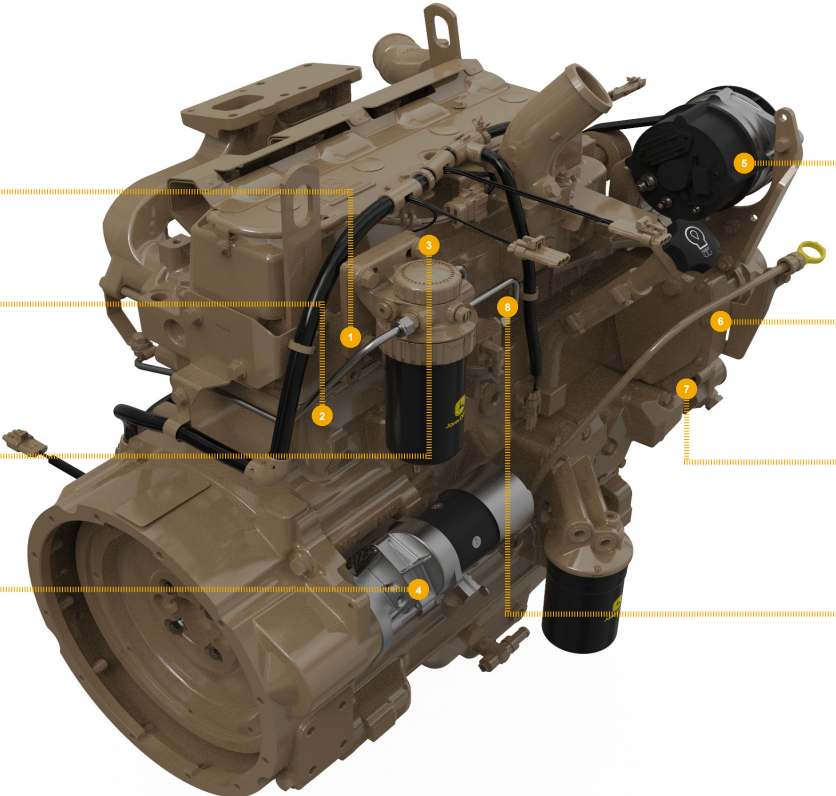

REMAN PARTS GUIDE

4045WG302 PowerTech PTE 4.5L Wirtgen Hamm OEM Engine (T3/SIIIA)

CONNECTING ROD
[SE501094](#) (REMAN FOR [RE500608](#))
(4838)

CYLINDER HEAD
[SE501809](#) (REMAN FOR [RE532328](#)) (5130)

FUEL INJECTION NOZZLE
[SE501925](#) (REMAN FOR [DZ100212](#)) (16A5)
FUEL INJECTION PUMP
[SE501915](#) (REMAN FOR [RE507959](#)) (16A5)

STARTER
[SE501402](#) (REMAN FOR [RE540300](#))
(12V, 7KW) (3007)

ALTERNATOR
[SE502628](#) (REMAN FOR [RE533654](#))
(12V, 120A) (31BB)
[SE501343](#) (REMAN FOR [AH165975](#))
(12V, 120A) (3141)

WATER PUMP
[SE501609](#) (REMAN FOR [RE546906](#)) (4447)

OIL PUMP
[SE501814](#) (REMAN FOR [DZ100057](#)) (5001)

CONTROLLER
[SE502802](#) (REMAN FOR [RE526588](#))
(LEVEL 16, 24V/12V)(16A5)