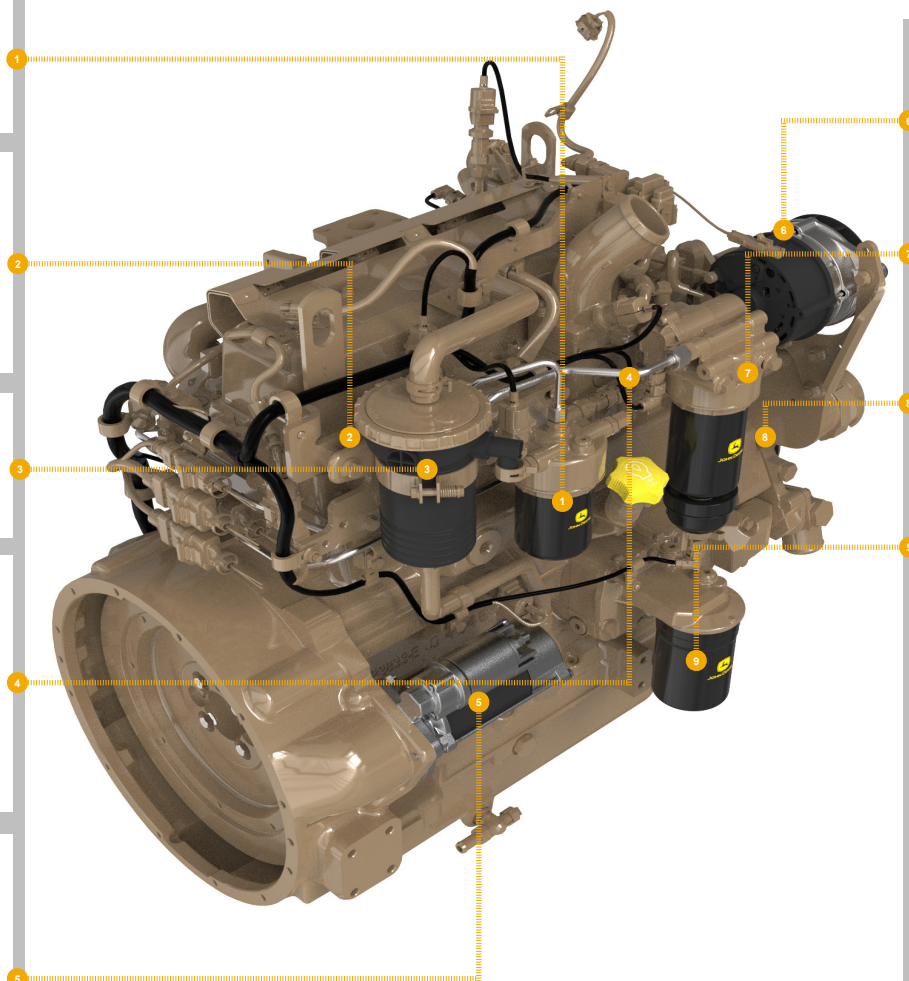

REPLACEMENT PART GUIDE

4045HI440 PowerTech™ EWL 4.5 L Atlas Copco OEM Engine(FT4/Stage IV)

PRIMARY FUEL FILTER

[DZ115391](#) (35L5, 35L6)

SECONDARY FUEL FILTER

[DZ115390](#) (35L5, 35L6)

500 hrs of operation or every 12 months.

SHORT BLOCK ASSEMBLY

[DZ119980](#)

Also order engine gasket kit,dipstick tube,oil pump,cylinder head bolt kit,(1) R121043 valve,(1) R111137 spring,crank wheel (if applicable) and parts from the short block hardware kit as needed.

OCV FILTER

[DZ105796](#) (29FT)

1500 hrs of operation.

FAN BELT

[T428724](#) (LGTH = 1575 mm) (24NQ)

[DZ119516](#) (LGTH = 1600 mm) (24NT)

[T428823](#) (LGTH = 1635 mm) (24NR)

[DZ119515](#) (LGTH = 1585 mm) (24NP)

[T429109](#) (LGTH = 1660 mm) (24NS)

[T428824](#) (LGTH = 1645 mm) (24NU)

STARTER

[RE523502](#) (12V, 4.2KW) (3084)

[RE546860](#) (12V) (30BQ)

[DZ110082](#) (24V, 4KW) (3092)

[DZ110083](#) (24V, 4KW) (3096)

[DZ110081](#) (12V, 3.4KW) (3075)

[RE546868](#) (12V, 3.2KW) (30BA)

[RE552251](#) (24V, 3.5KW) (30CA)

[RE551645](#) (12V, 4.8KW) (30AX)

ALTERNATOR

[RE533516](#) (12V, 75A) (3138)

[DZ123120](#) (12V, 75A) (31A7)

[DZ123122](#) (24V, 75A) (31A8)

FAN PULLY

[R128660](#) (OD= 168 mm) (8605, 8608)

[R128659](#) (OD= 159 mm) (8652, 8654)

[R128658](#) (OD= 140 mm) (8604, 8607)

CRANKSHAFT PULLEY

[R503880](#) (OD = 189 mm) (1327)

[R545125](#) (OD = 188 mm) (1334)

OIL FILTER

[RE504836](#) (88AN, 88BU, 88BV)

500 hrs of operation or every 12 months.

DIESEL EXHAUST FLUID INLINE FILTER

[DZ124403](#) (3367, 3338, 3341, 3342, 3339, 3337, 3340)

8000 hrs of operation or every 36 months.

DOSING UNIT PUMP FILTER

[DZ114640](#) (61QD, 61QC, 61QB, 6194)

4500 hrs of operation or every 36 months.

DEF TANK INLET SCREEN

[DZ114695](#) (3447, 3451, 3454, 3450, 3453, 3449, 3448, 3452)

As Required .

JOHN DEERE

Genuine Parts and Service