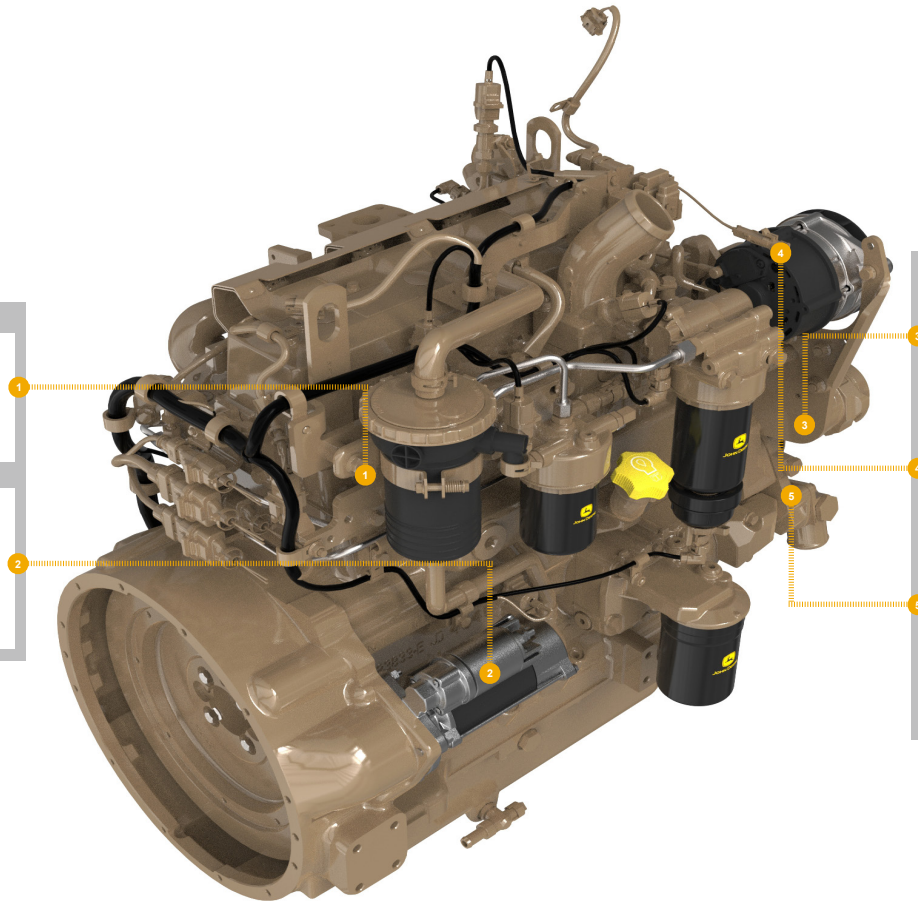

REMAN PARTS GUIDE

4045HI440 PowerTech™ EWL 4.5 L Atlas Copco OEM Engine(FT4/Stage IV)

CONNECTING ROD

[SE501094](#) (REMAN FOR [RE500608](#))
(48AR)

STARTER

[SE501851](#) (REMAN FOR [DZ110081](#) OR [RE507670](#)) (12V, 3.4KW) (3075)
[SE502632](#) (REMAN FOR [SE502632](#))
(12V, 4.2KW) (3084)

OIL PUMP

[SE501814](#) (REMAN FOR [DZ100057](#)) (5001)

ALTERNATOR

[SE502626](#) (REMAN FOR [RE533516](#))
(12V, 75A) (3138)

WATER PUMP

[SE501227](#) (REMAN FOR [RE546918](#))
(S350PT) (44DB, 4490)
[SE502816](#) (REMAN FOR [RE546918](#))
(S350 IT4) (44DB, 4490)

JOHN DEERE
Genuine Parts and Service