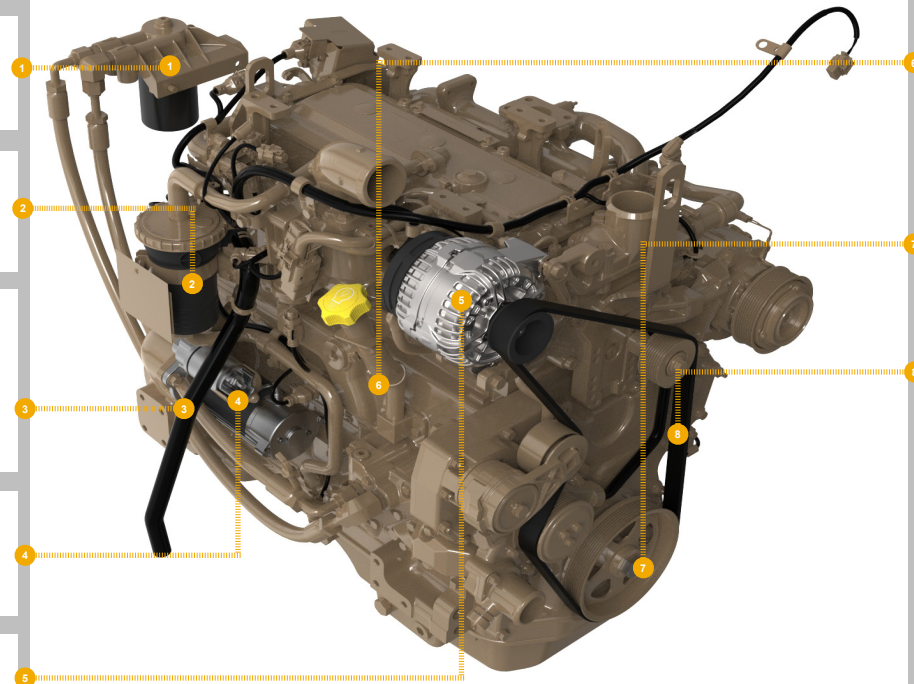

REPLACEMENT PART GUIDE

4045HB551 PowerTech PVX 4.5L Gen Set OEM Engine (Stage V)

OIL FILTER

[RE504836](#) (8847, 88A7)

500 hrs of operation or every 12 months.

OCV FILTER

[DZ105100](#) (29CU)

1500 hrs of operation.

PRIMARY FUEL FILTER

[DZ115391](#) (35J5, 35JW)

SECONDARY FUEL FILTER

[DZ115390](#) (35J5, 35JW)

500 hrs of operation or every 12 months.

STARTER

[RE523502](#) (12V, 4.2KW) (3084)

[RE551644](#) (24V, 7.8KW) (30AY)

ALTERNATOR

[RE537508](#) (12V, 120A) (31AQ, 31AP)

[RE558676](#) (24V, 100A) (31AT)

SHORT BLOCK ASSEMBLY

[DZ109716](#)

Also order engine gasket kit, dipstick tube, oil pump, cylinder head bolt kit, crank wheel (if applicable), R121043 valve, R111137 spring, and parts from the short block hardware kit as needed; marked R534172.

CRANKSHAFT PULLEY

[R503880](#) (OD = 189 mm) (1327)

FAN BELT

[T428825](#) (LGTH = 1650 mm) (24LS)

[DZ118654](#) (LGTH = 2090 mm) (249A)

[DZ119522](#) (LGTH = 1630 mm) (24JD)

DIESEL EXHAUST FLUID INLINE FILTER

[DZ124403](#) (61NN, 61NP)

8000 hrs of operation or every 36 months.

DOSING UNIT PUMP FILTER

[DZ114640](#) (61NN, 61NP)

4500 hrs of operation or every 36 months.

JOHN DEERE

Genuine Parts and Service