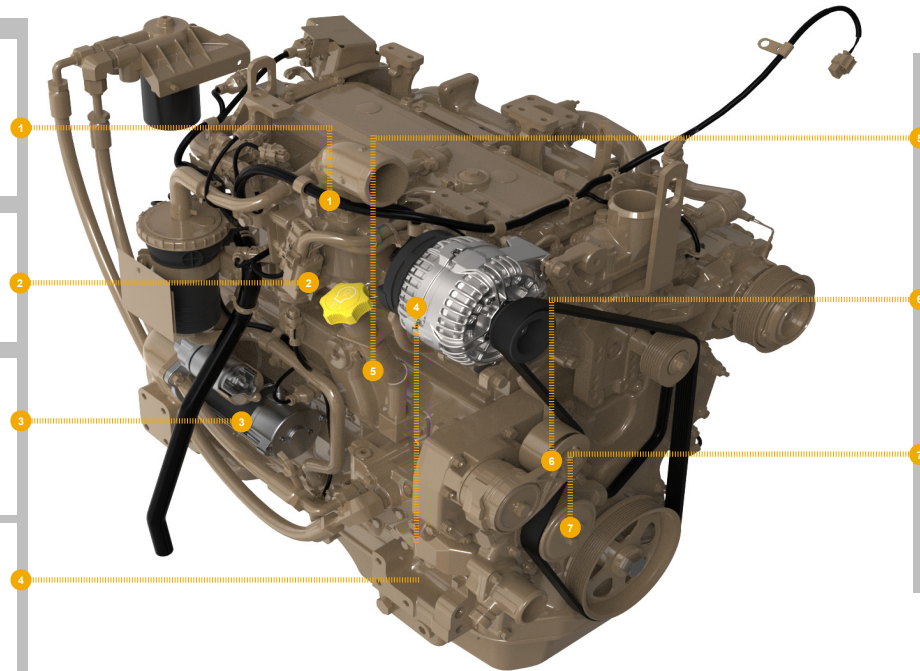

REMAN PARTS GUIDE

4045HB551 PowerTech PVX 4.5L Gen Set OEM Engine (Stage V)

CONTROLLER

[RM100313](#) (REMAN FOR [RE555539](#))
(LEVEL 34) (84ET)

CONNECTING ROD

[SE501094](#) (REMAN FOR [RE500608](#)) (4872)

STARTER

[SE502632](#) (REMAN FOR [RE523502](#))
(12V, 4.2KW) (3084)
[SE502736](#) (REMAN FOR [RE551644](#))
(24V, 7.8KW) (30AY)

ALTERNATOR

[SE502561](#) (REMAN FOR [RE537508](#))
(12V, 120A) (31AQ, 31AP)
[SE502563](#) (REMAN FOR [RE558676](#))
(24V, 100A) (31AT)

FUEL INJECTION PUMP

[SE502769](#) (REMAN FOR [RE543423](#))
(16JU)

OIL PUMP

[SE501814](#) (REMAN FOR [DZ100057](#)) (5001)

WATER PUMP

[SE501227](#) (REMAN FOR [RE546918](#))
(S350PT) (4484)
[SE502816](#) (REMAN FOR [RE546918](#))
(S350 IT4) (4484)

JOHN DEERE
Genuine Parts and Service