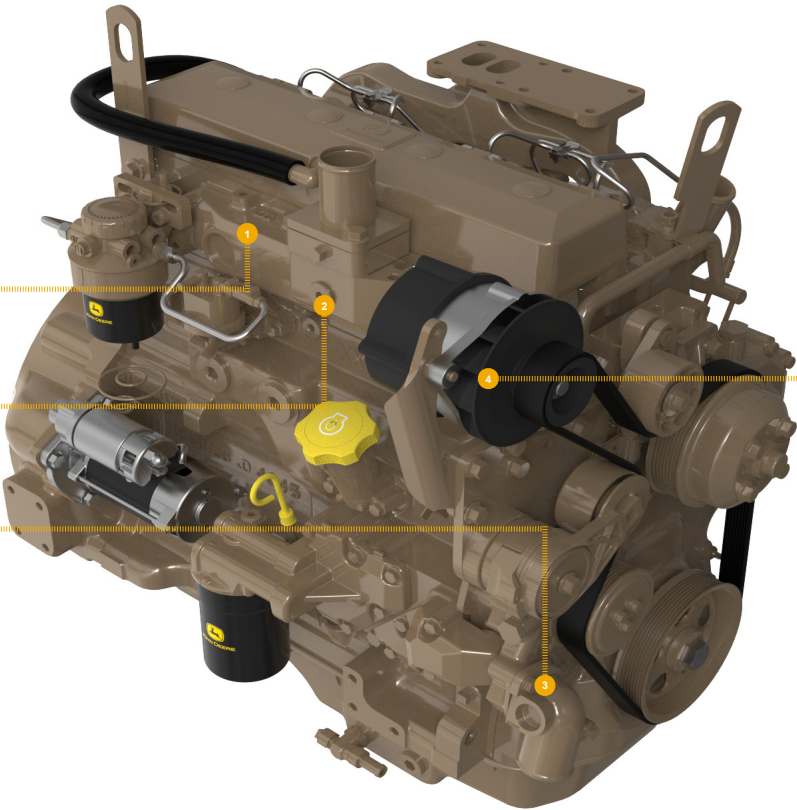

REMAN PARTS GUIDE

4045HFG20 PowerTech PTM 4.5L SDMO OEM Non-Certified Engine

CONNECTING ROD

[SE501094](#) (REMAN FOR [RE500608](#)) (48AL)

CYLINDER HEAD

[SE501806](#) (REMAN FOR [RE531088](#)) (5127)

WATER PUMP

[SE501610](#) (REMAN FOR [RE505981](#) AND [RE546917](#)) (4429)

ALTERNATOR

[SE502626](#) (REMAN FOR [RE533516](#)) (ISKRA, 12 V, 75 A) (3109)

[SE501387](#) (REMAN FOR [AT173624](#)) (BOSCH, 12 V, 65 A) (3109)

[SE501341](#) (REMAN FOR [AT185696](#)) (24 V, 45 A) (3104)

JOHN DEERE
Genuine Parts and Service