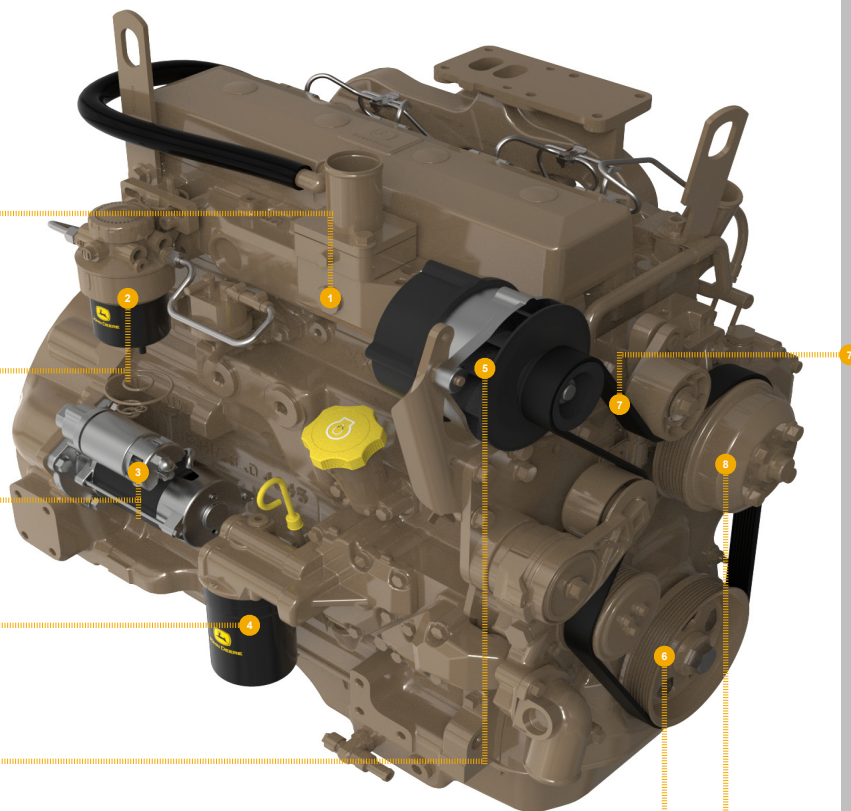

REPLACEMENT PART GUIDE

4045HFG20 PowerTech PTM 4.5L SDMO OEM Non-Certified Engine

SHORT BLOCK ASSEMBLY

[DZ120773](#) (MARKED R534172) (4619, 4620)

Also order Cylinder Head Bolts, Engine Gasket Kit, Flywheel Bolts, and parts from Short Block Hardware List as necessary.

FUEL FILTER

[RE60021](#) (35JV)

500 hrs of operation or every 12 months.

STARTER

[RE546868](#) (ISKRA, 12 V, 3.2 KW) (30BA)

[RE552251](#) (ISKRA, 24 V, 3.5 KW) (30CA)

OIL FILTER

[RE504836](#) (8843)

500 hrs of operation or every 12 months.

ALTERNATOR

[RE533516](#) (ISKRA, 12 V, 75 A) (3109)

[RE537146](#) (ISKRA, 28 V, 50 A) (3104)

CRANKSHAFT PULLEY

[R505567](#) (OD = 168 mm) (1328)

FAN BELT

[DZ119478](#) (LGTH = 1570 mm) (2420)

[R500277](#) (LGTH = 1500 mm) (24HM)

[DZ118763](#) (LGTH = 1490 mm) (240A)

[DZ119060](#) (LGTH = 1558 mm) (2422, 24AW)

[DZ119477](#) (LGTH = 1565 mm) (2423)

[DZ115455](#) (LGTH = 1550 mm) (2407)

[T428818](#) (LGTH = 1590 mm) (240F)